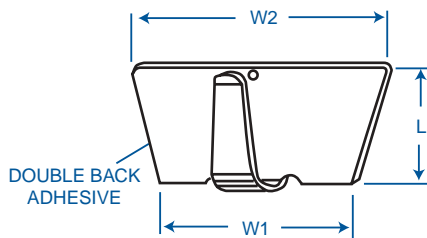

17 SERIES

FIGURE 1

FIGURE 2

FIGURE 3

FIGURE 4

FIGURE 5

FIGURE 6

- Metal routing clip; adhesive backed
- Affixes to most clean, dry surfaces
- Ideal for most wire routing applications

ITEM NO. 03-17-Series	
COLOR:	Silver
PACKAGING:	100/bag (03-17-1508) 50/bag (03-17-1808 thru 03-17-2508) 10/bag (03-17-3008) 50/bag (03-17-2018) 10/bag (03-17-3018 thru 03-17-3028)
MATERIAL:	Unichromate Plated Steel .024 (6.0mm) thick

ITEM NO. UL94V-2	L		W ₁		W ₂		Figure No.
	inches	(mm)	inches	(mm)	inches	(mm)	
03-17-1508	.107	(5.0)	.768	(19.5)			2
03-17-1808	.315	(8.0)	.610	(15.5)			
03-17-2008	.394	(10.0)	.768	(19.5)			
03-17-2308	.531	(13.5)	.768	(19.5)			
03-17-2508	.591	(15.0)	.984	(25.0)			
03-17-3008	.984	(25.0)	.709	(18.0)	1.18	(30.0)	3
Larger Sizes Available—Inquiries Welcome							

ITEM NO. UL94V-2	L		W ₁		W ₂		Figure No.
	inches	(mm)	inches	(mm)	inches	(mm)	
03-17-2018	.295	(7.5)	.984	(25.0)			5
03-17-3018	.768	(19.5)	1.18	(30.0)	1.57	(40.0)	4
03-17-3028	.768	(19.5)	1.18	(30.0)			6
Larger Sizes Available—Inquiries Welcome							