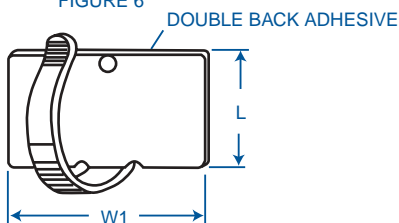

17 SERIES

FIGURE 1

FIGURE 2

FIGURE 3

FIGURE 4

FIGURE 5

FIGURE 6

- Metal routing clip; adhesive backed
- Affixes to most clean, dry surfaces
- Ideal for most wire routing applications

ITEM NO. 03-17-Series	
COLOR:	Silver
PACKAGING:	100/bag (03-17-1508) 50/bag (03-17-1808 thru 03-17-2508) 10/bag (03-17-3008) 50/bag (03-17-2018) 10/bag (03-17-3018 thru 03-17-3028)
MATERIAL:	Unichromate Plated Steel .024 (6.0mm) thick

ITEM NO. UL94V-2	L		W ₁		W ₂		Figure No.
	inches	(mm)	inches	(mm)	inches	(mm)	
03-17-1508	.107	(5.0)	.768	(19.5)			2
03-17-1808	.315	(8.0)	.610	(15.5)			
03-17-2008	.394	(10.0)	.768	(19.5)			
03-17-2308	.531	(13.5)	.768	(19.5)			
03-17-2508	.591	(15.0)	.984	(25.0)			
03-17-3008	.984	(25.0)	.709	(18.0)	1.18	(30.0)	3
Larger Sizes Available—Inquiries Welcome							

ITEM NO. UL94V-2	L		W ₁		W ₂		Figure No.
	inches	(mm)	inches	(mm)	inches	(mm)	
03-17-2018	.295	(7.5)	.984	(25.0)			5
03-17-3018	.768	(19.5)	1.18	(30.0)	1.57	(40.0)	4
03-17-3028	.768	(19.5)	1.18	(30.0)			6
Larger Sizes Available—Inquiries Welcome							