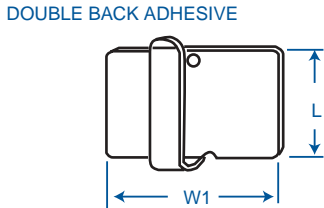

17 SERIES

FIGURE 1

FIGURE 2

FIGURE 3

FIGURE 4

FIGURE 5

FIGURE 6

- Metal routing clip; adhesive backed
- Affixes to most clean, dry surfaces
- Ideal for most wire routing applications

ITEM NO. 03-17-Series	
COLOR:	Silver
PACKAGING:	100/bag (03-17-1508) 50/bag (03-17-1808 thru 03-17-2508) 10/bag (03-17-3008) 50/bag (03-17-2018) 10/bag (03-17-3018 thru 03-17-3028)
MATERIAL:	Unichromate Plated Steel .024 (6.0mm) thick

ITEM NO. UL94V-2	L		W ₁		W ₂		Figure No.
	inches	(mm)	inches	(mm)	inches	(mm)	
03-17-1508	.107	(5.0)	.768	(19.5)			2
03-17-1808	.315	(8.0)	.610	(15.5)			
03-17-2008	.394	(10.0)	.768	(19.5)			
03-17-2308	.531	(13.5)	.768	(19.5)			
03-17-2508	.591	(15.0)	.984	(25.0)			
03-17-3008	.984	(25.0)	.709	(18.0)	1.18	(30.0)	3
Larger Sizes Available—Inquiries Welcome							

ITEM NO. UL94V-2	L		W ₁		W ₂		Figure No.
	inches	(mm)	inches	(mm)	inches	(mm)	
03-17-2018	.295	(7.5)	.984	(25.0)			5
03-17-3018	.768	(19.5)	1.18	(30.0)	1.57	(40.0)	4
03-17-3028	.768	(19.5)	1.18	(30.0)			6
Larger Sizes Available—Inquiries Welcome							