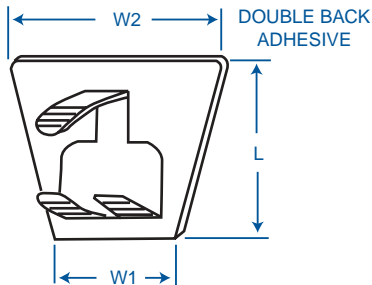

17 SERIES

FIGURE 1

FIGURE 2

FIGURE 3

FIGURE 4

FIGURE 5

FIGURE 6

- Metal routing clip; adhesive backed
- Affixes to most clean, dry surfaces
- Ideal for most wire routing applications

ITEM NO. UL94V-2	L		W ₁		W ₂		Figure No.
	inches	(mm)	inches	(mm)	inches	(mm)	
03-17-1508	.107	(5.0)	.768	(19.5)			2
03-17-1808	.315	(8.0)	.610	(15.5)			
03-17-2008	.394	(10.0)	.768	(19.5)			
03-17-2308	.531	(13.5)	.768	(19.5)			
03-17-2508	.591	(15.0)	.984	(25.0)			
03-17-3008	.984	(25.0)	.709	(18.0)	1.18	(30.0)	3
Larger Sizes Available—Inquiries Welcome							

ITEM NO. UL94V-2	L		W ₁		W ₂		Figure No.
	inches	(mm)	inches	(mm)	inches	(mm)	
03-17-2018	.295	(7.5)	.984	(25.0)			5
03-17-3018	.768	(19.5)	1.18	(30.0)	1.57	(40.0)	4
03-17-3028	.768	(19.5)	1.18	(30.0)			6
Larger Sizes Available—Inquiries Welcome							