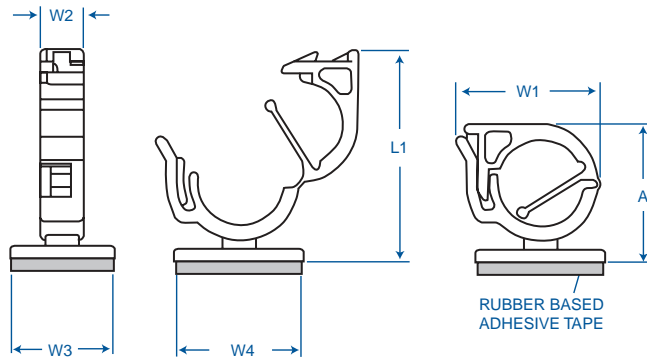

15 SERIES

- Easy lock tension clip
- Arrowhead mount
- Material: UL94V-2 (E53664)
UL94V-0 (E41797)

	ITEM NO.	
	UL94V-2	UL94V-0
COLOR:	Natural	White
PACKAGING:	500/bag	500/bag
MATERIAL:	Nylon 66	Nylon 66

ITEM NO.		Bundle Range inches (mm)	Mounting Hole Diam. inches (mm)	Panel Thickness inches (mm)	A inches (mm)	L ₁ inches (mm)	L ₂ inches (mm)	W ₁ inches (mm)	W ₂ inches (mm)	W ₃ inches (mm)	W ₄ inches (mm)
UL94V-2	UL94V-0										
04-15-60	04-15-60X	.158-.236 (4.0-6.0)	.158 (4.0)	.024-.063 (.6-1.6)	.735 (18.7)	1.02 (25.9)	.158 (4.0)	.551 (14.0)	.197 (5.0)	.189 (4.8)	.512 (13.0)
04-15-80	04-15-80X	.236-.315 (6.0-8.0)	.158 (4.0)	.024-.063 (.6-1.6)	.839 (21.3)	1.19 (30.2)	.158 (4.0)	.657 (16.7)	.197 (5.0)	.189 (4.8)	.512 (13.0)
04-15-100	04-15-100X	.315-.394 (8.0-10.0)	.189 (4.8)	.024-.079 (.6-2.0)	.988 (25.1)	1.39 (35.4)	.197 (5.0)	.787 (20.0)	.197 (5.0)	.221 (5.6)	.559 (14.2)

16 SERIES

- Easy lock tension clip
- Adhesive mount
- Material: UL94V-2 (E53664)
UL94V-0 (E41797)

	ITEM NO.	
	UL94V-2	UL94V-0
COLOR:	Natural	White
PACKAGING:	500/bag	500/bag
MATERIAL:	Nylon 66	Nylon 66

ITEM NO.		Bundle Range inches (mm)	A inches (mm)	L inches (mm)	W ₁ inches (mm)	W ₂ inches (mm)	W ₃ inches (mm)	W ₄ inches (mm)
UL94V-2	UL94V-0							
04-16-60	04-16-60X	.158-.236 (4.0-6.0)	.528 (13.4)	.811 (20.6)	.551 (14.0)	.197 (5.0)	.472 (12.0)	.472 (12.0)
04-16-80	04-16-80X	.236-.315 (6.0-8.0)	.630 (16.0)	.980 (24.9)	.657 (16.7)	.197 (5.0)	.472 (12.0)	.591 (15.0)
04-16-100	04-16-100X	.315-.394 (8.0-10.0)	.752 (19.1)	1.16 (29.4)	.787 (20.0)	.197 (5.0)	.591 (15.0)	.689 (17.5)