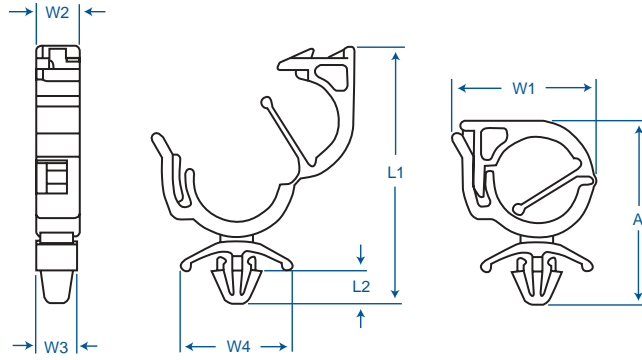

15 SERIES

- Easy lock tension clip
- Arrowhead mount
- Material: UL94V-2 (E53664)
UL94V-0 (E41797)

	ITEM NO.	
	UL94V-2	UL94V-0
COLOR:	Natural	White
PACKAGING:	500/bag	500/bag
MATERIAL:	Nylon 66	Nylon 66

ITEM NO.		Bundle Range inches (mm)	Mounting Hole Diam. inches (mm)	Panel Thickness inches (mm)	A inches (mm)	L ₁ inches (mm)	L ₂ inches (mm)	W ₁ inches (mm)	W ₂ inches (mm)	W ₃ inches (mm)	W ₄ inches (mm)
UL94V-2	UL94V-0										
04-15-60	04-15-60X	.158-.236 (4.0-6.0)	.158 (4.0)	.024-.063 (.6-1.6)	.735 (18.7)	1.02 (25.9)	.158 (4.0)	.551 (14.0)	.197 (5.0)	.189 (4.8)	.512 (13.0)
04-15-80	04-15-80X	.236-.315 (6.0-8.0)	.158 (4.0)	.024-.063 (.6-1.6)	.839 (21.3)	1.19 (30.2)	.158 (4.0)	.657 (16.7)	.197 (5.0)	.189 (4.8)	.512 (13.0)
04-15-100	04-15-100X	.315-.394 (8.0-10.0)	.189 (4.8)	.024-.079 (.6-2.0)	.988 (25.1)	1.39 (35.4)	.197 (5.0)	.787 (20.0)	.197 (5.0)	.221 (5.6)	.559 (14.2)

16 SERIES

- Easy lock tension clip
- Adhesive mount
- Material: UL94V-2 (E53664)
UL94V-0 (E41797)

	ITEM NO.	
	UL94V-2	UL94V-0
COLOR:	Natural	White
PACKAGING:	500/bag	500/bag
MATERIAL:	Nylon 66	Nylon 66

ITEM NO.		Bundle Range inches (mm)	A inches (mm)	L inches (mm)	W ₁ inches (mm)	W ₂ inches (mm)	W ₃ inches (mm)	W ₄ inches (mm)
UL94V-2	UL94V-0							
04-16-60	04-16-60X	.158-.236 (4.0-6.0)	.528 (13.4)	.811 (20.6)	.551 (14.0)	.197 (5.0)	.472 (12.0)	.472 (12.0)
04-16-80	04-16-80X	.236-.315 (6.0-8.0)	.630 (16.0)	.980 (24.9)	.657 (16.7)	.197 (5.0)	.472 (12.0)	.591 (15.0)
04-16-100	04-16-100X	.315-.394 (8.0-10.0)	.752 (19.1)	1.16 (29.4)	.787 (20.0)	.197 (5.0)	.591 (15.0)	.689 (17.5)