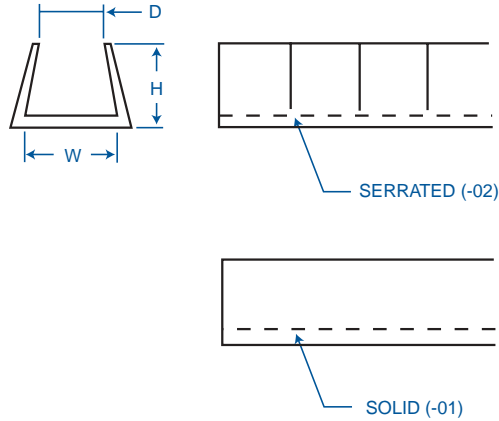

**01 SERIES
02 SERIES**

- Flexible grommeting
- Provides edge protection
- (01 series) – solid
- (02 series) – serrated
- Color: add (N) for natural
add (Bk) for black

	ITEM NO.	
	08-01-N Series	08-02-BK Series
COLOR:	Natural	Black
PACKAGING:	100 Ft/Roll	
MATERIAL:	Polyethylene	UL Recognized

ITEM NO.		Panel Range (Ref only) (D)		(H)		(W)	
Solid	Serrated	inches	(mm)	inches	(mm)	inches	(mm)
08-01-100	08-02-100	.040-.070	(1.0-1.8)	.190	(4.8)	.130	(3.2)
08-01-200	08-02-200	.050-.070	(1.2-1.8)	.190	(4.8)	.130	(3.2)
08-01-300	08-02-300	.060-.080	(1.5-2.0)	.200	(5.1)	.170	(4.3)
08-01-400	08-02-400	.085-.090	(2.2-2.3)	.200	(5.1)	.170	(4.3)
08-01-500	08-02-500	.100-.125	(2.5-3.2)	.220	(5.5)	.210	(5.3)
08-01-600	08-02-600	.125-.130	(3.1-3.2)	.220	(5.5)	.210	(5.3)
08-01-700	08-02-700	.187-.192	(4.7-4.8)	.270	(6.8)	.260	(6.5)
Tolerance				± .015		± .015	

03 SERIES

- Smooth finish
- Flexible, conforming to most any shape
- Absorbs shock and vibration
- Protects wire/cable
- Fits securely in place
- Supplied in standard length

SAMPLE SHAPES

	ITEM NO. 08-03-Series
COLOR:	Natural
PACKAGING:	100/bag
MATERIAL:	Nylon 6

ITEM NO.	L		W1		W2		H		T	
	inches	(mm)	inches	(mm)	inches	(mm)	inches	(mm)	inches	(mm)
08-03-120	9.85	(250.0)	.051	(1.3)	.138	(3.5)	.158	(4.0)	.043 (1.1)	
08-03-160			.067	(1.7)	.150	(3.8)			.039 (1.0)	
08-03-240			.094	(2.4)	.173	(4.4)			.063 (1.6)	
08-03-320			.130	(3.3)	.209	(5.3)				
08-03-450	12.60	(320.0)	.197	(5.0)	.323	(8.2)	.236	(6.0)		
08-03-620			.256	(6.5)	.382	(9.7)				