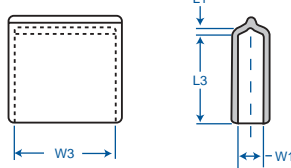

FIGURE 2

ITEM NO. 10-73-Series 10-74-Series	
COLOR:	Transparent Blue* *Other colors available; inquiries welcome
PACKAGING:	1000/bag
MATERIAL:	Soft PVC

MATERIAL	PRODUCT
UL YELLOW CARD FILE #: E58538(S)	E55167(S)
CSA #:	— LR52854

- Insulation cover for round type capacitors (10-73 series)
- Insulation cover for square type capacitors (10-74 series)
- UL temperature rating: 105°
- CSA temperature rating: 105°
- UL voltage: 600V
- CSA voltage: 600V

ITEM NO.	ID		L1		L2		L3		W1		W2		W3		Figure No.	
	inches	(mm)	inches	(mm)	inches	(mm)	inches	(mm)	inches	(mm)	inches	(mm)	inches	(mm)		
10-73-830	.315	(8.0)			.413	(10.5)				.118	(3.0)	.118	(3.0)	.295	(7.5)	1
10-73-040	.413	(10.5)			.512	(13.0)					.158	(4.0)	.354	(9.0)		
10-73-248	.492	(12.5)			.748	(19.0)			.150	(3.8)	.189	(4.8)	.394	(10.0)		
10-73-348	.512	(13.0)											.453	(11.5)		
10-73-440	.551	(14.0)			.630	(16.0)			.118	(3.0)	.158	(4.0)	.472	(12.0)		
10-73-640	.630	(16.0)			.728	(18.5)							.512	(13.0)		
10-74-601			.039	(1.0)			.551	(14.0)	.059	(1.5)			.630	(16.0)	2	
Tolerance ±					.039	(1.0)					.008	(.2)