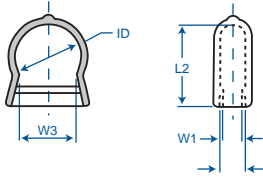

73 SERIES 74 SERIES

FIGURE 1