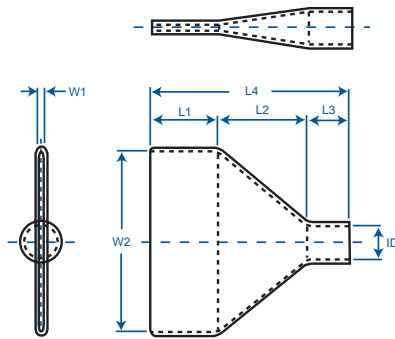

ITEM NO.	ID		L1		L2		L3		W1		W2		W3		Figure No.	
	inches	(mm)	inches	(mm)	inches	(mm)	inches	(mm)	inches	(mm)	inches	(mm)	inches	(mm)		
10-73-830	.315	(8.0)			.413	(10.5)				.118	(3.0)	.118	(3.0)	.295	(7.5)	1
10-73-040	.413	(10.5)			.512	(13.0)					.158	(4.0)	.354	(9.0)		
10-73-248	.492	(12.5)			.748	(19.0)			.150	(3.8)	.189	(4.8)	.394	(10.0)		
10-73-348	.512	(13.0)											.453	(11.5)		
10-73-440	.551	(14.0)			.630	(16.0)			.118	(3.0)	.158	(4.0)	.472	(12.0)		
10-73-640	.630	(16.0)			.728	(18.5)							.512	(13.0)		
10-74-601			.039	(1.0)			.551	(14.0)	.059	(1.5)			.630	(16.0)	2	
Tolerance ±					.039	(1.0)					.008	(.2)				

## 75 SERIES

- Coupler cover for flat cable
- Protects cable and connector
- Improves appearance, reduces clutter

<b>MATERIAL</b>
UL YELLOW CARD FILE #: E58538(S)

ITEM NO.	ID		L1		L2		L3		L4		W1		W2	
	inches	(mm)	inches	(mm)	inches	(mm)	inches	(mm)	inches	(mm)	inches	(mm)	inches	(mm)
10-75-157	.295	(7.5)	.315	(8.0)	.984	(25.0)	.906	(23.0)	2.20	(56.0)	.059	(1.5)	.472	(12.0)
10-75-039	.402	(10.2)	.394	(10.0)	.551	(14.0)	.394	(10.0)	1.34	(34.0)	.098	(2.5)	1.02	(26.0)
10-75-018	.343	(8.7)	.709	(18.0)	1.26	(32.0)			2.56	(65.0)	.040	(1.1)	1.30	(33.0)
10-75-019	.354	(9.0)	.787	(20.0)	.945	(24.0)	.591	(15.0)	2.32	(59.0)				
10-75-013	.512	(13.0)	1.18	(30.0)	.669	(17.0)			2.44	(62.0)	.039	(1.0)	1.52	(38.5)
10-75-021	.453	(11.5)	.394	(10.0)	1.22	(31.0)	.945	(24.0)	2.56	(65.0)	.098	(2.5)	1.65	(42.0)
10-75-3019	.382	(9.7)	.709	(18.0)	.866	(22.0)			2.17	(55.0)	.040	(1.1)	1.69	(43.0)
10-75-023	.531	(13.5)	.984	(25.0)	.394	(10.0)			1.97	(50.0)	.098	(2.5)	2.01	(51.0)
10-75-011	.441	(11.2)	.945	(24.0)	1.26	(32.0)	.591	(15.0)	2.80	(71.0)	.051	(1.3)	2.13	(54.0)
10-75-025	.591	(15.0)	.984	(25.0)	.394	(10.0)			1.97	(50.0)	.098	(2.5)	2.50	(63.5)
10-75-012	.480	(12.2)	.945	(24.0)	1.26	(32.0)			2.80	(71.0)	.051	(1.3)	2.52	(64.0)
10-75-4025	.610	(15.5)	.984	(25.0)	.591	(15.0)			2.17	(55.0)	.098	(2.5)	2.93	(74.5)